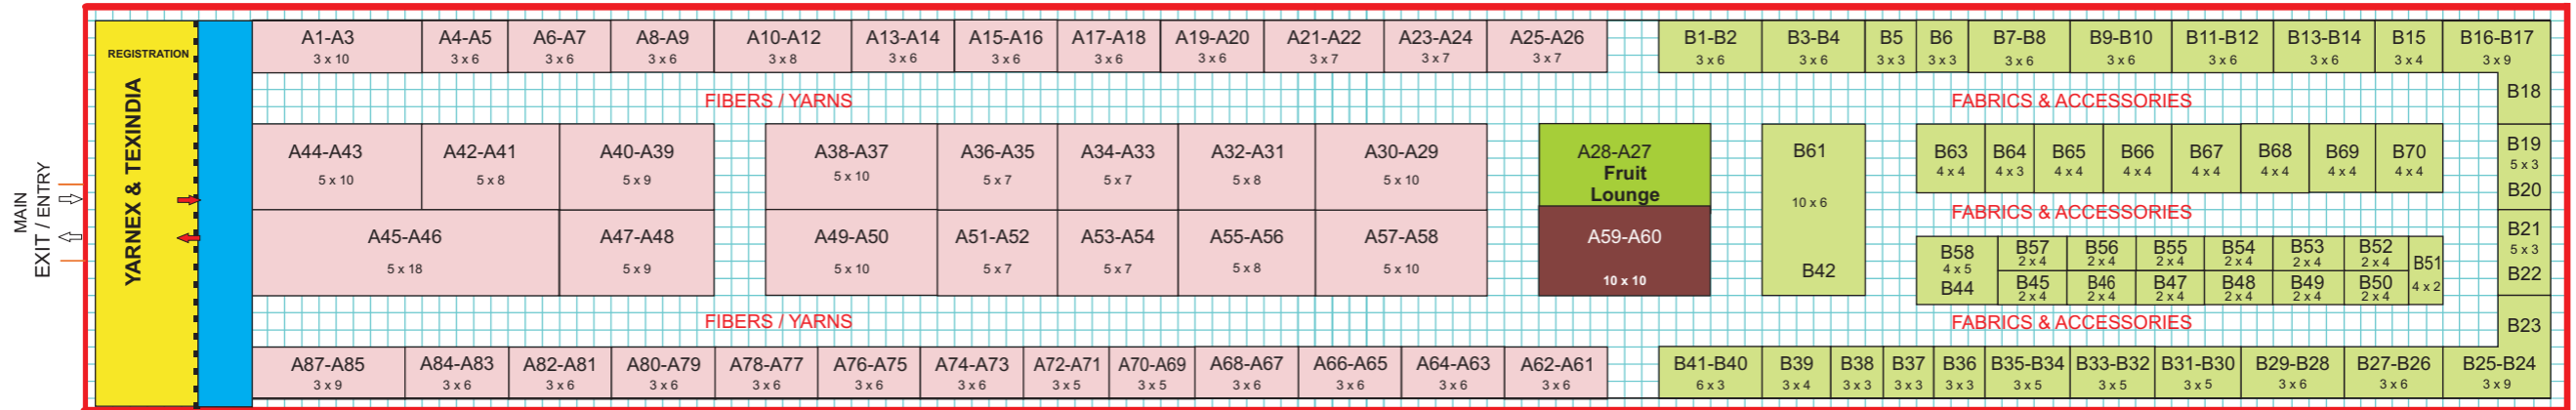

Dana Mandi, Bahadur Ke Road,
Ludhiana, India.

- A : Fibres & Yarns
- B : Fabrics & Accessories

Note: The organiser reserves the right to alter the floor plan